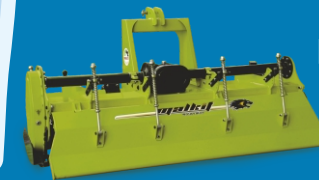

www.malkit.in

MALKIT Super Seeder

ENGINEERED
FOR BETTER AGRICULTURE

MARATHON
MACHINES
FOR BETTER AGRICULTURE

MAIN FEATURES :

- Powder Coating
- Laser Cutting
- Special Gear Box Without Chain
- 11 x 22 Main Gear Box

Approved by :
GOVT. OF INDIA
Ministry of Agriculture, Hisar

AN ISO 9001- 2015
CERTIFIED COMPANY

No Grain
Breakage

Low
Maintenance

24 Hr.
Service

MALKIT Super Seeder

Model	:	MAT SSS
Size Available	:	7 feet, 8 feet
Blades	:	Boron 54/60 Nos
Tractor Power	:	
Recommended	:	50HP above
Tynes Available	:	11 Tyne, 12 Tyne
Frame Body	:	4mm
Rollers Available	:	2 Nos
Blade Type	:	JF Type
Transmission	:	Gear Type
Seed and	:	
Fertiliser Box	:	Robustic Design (60 Kg Aprx/Box)
Dia and Thickness of Router Flange	:	235/12mm

Scan this code
for MALKIT Website

Scan this code to
visit MALKIT Combine

OTHER PRODUCTS

MALKIT - 897
SELF PROPELLED COMBINE

MALKIT
STRAW REAPER

MALKIT
Rotavator

MALKIT
LASER LAND
LEVELLER

MALKIT
AGRO TECH. PVT. LTD.