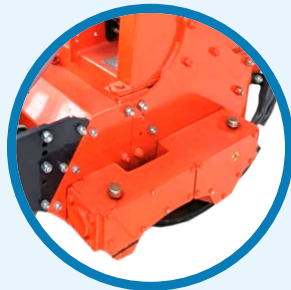

www.malkit.in

MALKIT Super Seeder

ENGINEERED
FOR BETTER AGRICULTURE

MARATHON
MACHINES
FOR BETTER AGRICULTURE

MAIN FEATURES :

- Powder Coating
- Laser Cutting
- Special Gear Box Without Chain
- 11 x 22 Main Gear Box

Approved by :
GOVT. OF INDIA
Ministry of Agriculture, Hisar

AN ISO 9001- 2015
CERTIFIED COMPANY

No Grain
Breakage

Low
Maintenance

24 Hr.
Service

MALKIT Super Seeder

Model	:	MAT SSS
Size Available	:	7 feet, 8 feet
Blades	:	Boron 54/60 Nos
Tractor Power	:	
Recommended	:	50HP above
Tynes Available	:	11 Tyne, 12 Tyne
Frame Body	:	4mm
Rollers Available	:	2 Nos
Blade Type	:	JF Type
Transmission	:	Gear Type
Seed and	:	
Fertiliser Box	:	Robustic Design (60 Kg Aprx/Box)
Dia and Thickness of Router Flange	:	235/12mm

Scan this code
for MALKIT Website

Scan this code to
visit MALKIT Combine

OTHER PRODUCTS

MALKIT - 897
SELF PROPELLED COMBINE

MALKIT
STRAW REAPER

MALKIT
Rotavator

MALKIT
LASER LAND
LEVELLER

MALKIT
AGRO TECH. PVT. LTD.